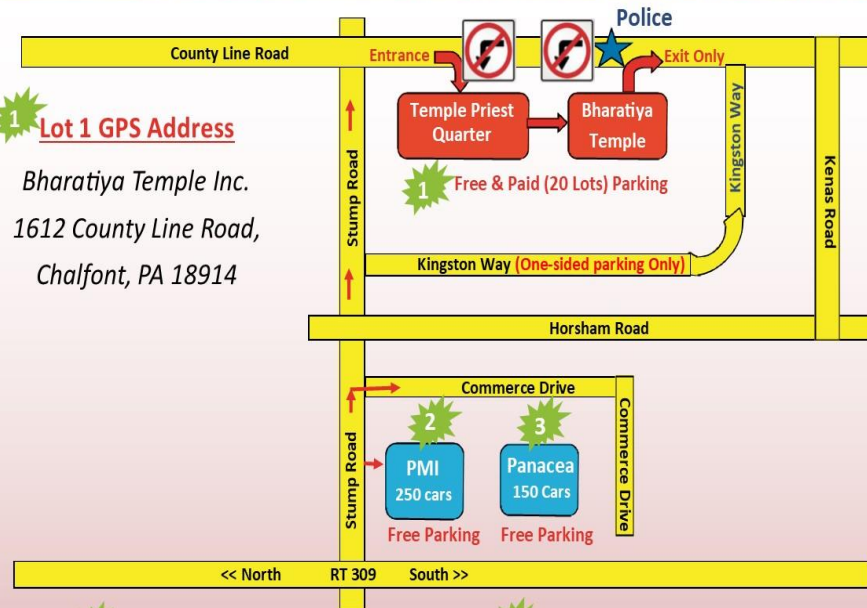

PGF Parking Info, Aug 24 to Sept 4—2017

PGF Parking Info, Aug 24 to Sept 4—2017

1 Lot 1 GPS Address

Bharatiya Temple Inc.
1612 County Line Road,
Chalfont, PA 18914

2 Lot 2 GPS Address

PMI Engineering
506 Stump Road,
Montgomeryville, PA-18936

3 Lot 3 GPS Address

Panacea Technologies
160 Commerce Dr,
Montgomeryville, PA 18936

New Parking Arrangements 2017

Free Shuttle Service Between Temple & Lots on ALL Days

Shuttle Pick from Lot 2&3: Text +1 (484)-800-1743

For FREE Shuttle Pickup from PMI & Panacea Lots

Shuttles run EVERY DAY Every 10 Min during Rush Hours

Temple Entry only from Priest Quarters

Regular Temple Entrance CLOSED for Entry. Exit Only

No Left Turn from County Line Road into Temple

NO PARKING IN MONTGOMERY ELEMENTARY SCHOOL THIS YEAR

Paid Parking

Reserve your Parking spot for all 12-Days for only \$151

OR

Daily Advance Booking \$15 / Gate Price is \$20

20 Premium Parking spots in Main Temple Complex